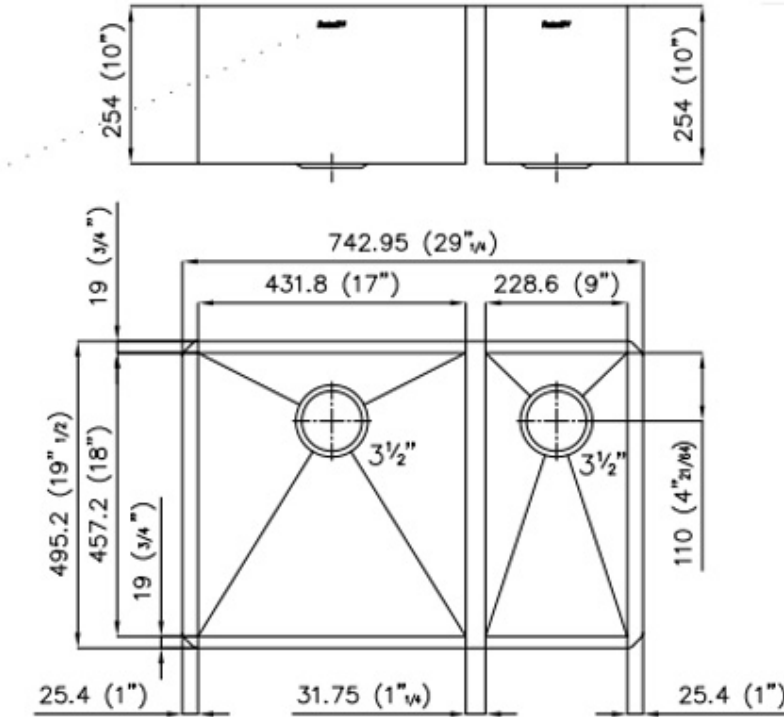

TECHNICAL DATA

DIMENSIONS

CUT OUT